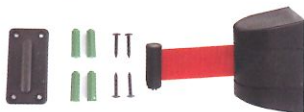

Wall-Mounted Self-Retractable Belt Head

•WMRB-201

Length of Belt : 2 meter
Head Size : 75(W) x 100(D) x
140(H)mm

•WMRB-202

Length of Belt : 5 meter
Head Size : 95(W) x 110(D) x
145(H)mm

*c/w wall mounted bracket