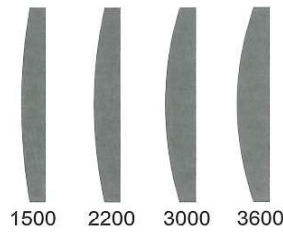

Radius (mm)

Bracket indoor 490, 600