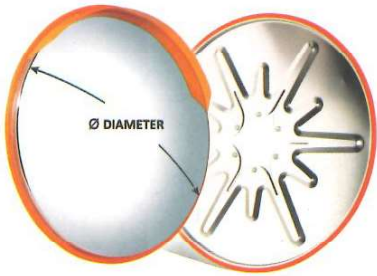

Colour : Red / White

**SS101**

**Step Stool**

Material : PP

Max.load : 150 kg

## Outdoor Convex Mirror (Stainless Steel)

For Pole Diameter : Ø50mm

Bracket outdoor 320, 490, 600

For Pole Diameter : Ø70mm

Bracket outdoor 800, 1000

Model	Diameter (mm)	Carton Size (mm)	Qty Carton (pc)	Setup Method
OUTDOOR 320	Ø320	365 x 365 x 70	1	Wall / Pole Mounted
OUTDOOR 490	Ø490	565 x 565 x 63		
OUTDOOR 600	Ø600	680 x 680 x 175		
OUTDOOR 800	Ø800	905 x 895 x 128		Pole Mounted
OUTDOOR 1000	Ø1000	1105 x 1095 x 128		