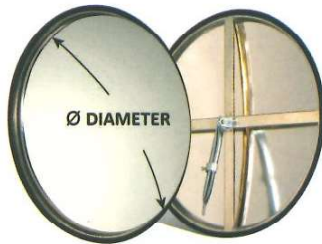

LEADER® SAFETY PRODUCT

Indoor Convex Mirror