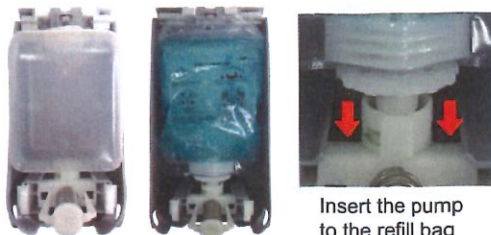

DURO 9540-L

Double Liquid Soap Dispenser

Capacity : 400ml x2
 Size : 90(W) x 100(D) x 182(H)mm
 Material : ABS
 Volume shot : 0.4ml/ shot
 Packing : 30pcs / ctn

DURO 9523

Spray Dispenser

Capacity : 1000ml
 Size : 112(W) x 110(D) x 233(H)mm
 Material : ABS
 Volume shot : 0.4ml/ shot
 Packing : 24pcs / ctn

DURO 9540-S

Options:
 Refillable Container / Disposable Cartridge Bag

Insert the pump to the refill bag

Product Features :

- Stylish design
- Elegant large push button design
- Easy for operation

Stainless Steel Soap Dispenser