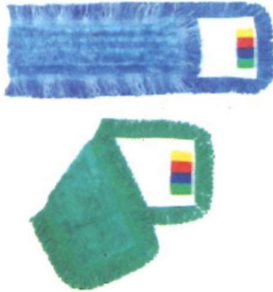

DURO® MICROFIBER PRODUCT

Dust Mop Pad

refer to page 82

- 40 x 12cm -Model : **DMP-7006**
- 60 x 12cm -Model : **DMP-7007**
- 80 x 12cm -Model : **DMP-7008**
- 100 x 12cm -Model : **DMP-7009**

Features :

- Thicker pads fit with standard dust mop frames
- The 4 colors strip tapes can be cut according to the different applications for quick identification
- Removes up to 80% more dust and dirt than traditional cotton dust mops

Color Options :  
Blue Green

Fringed Dust Mop Pad

refer to page 82

- 40 x 13cm -Model : **FDMP-7001**
- 60 x 13cm -Model : **FDMP-7002**
- 80 x 13cm -Model : **FDMP-7003**
- 95 x 13cm -Model : **FDMP-7004**
- 100 x 13cm -Model : **FDMP-7005**

Color Options :  
Blue Green

Wet Mop Pad

refer to page 82

- 48 x 13cm -Model : **WMP-7013**
- 64 x 13cm -Model : **WMP-7014**

Features :

- The 4 colors strip tapes can be cut according to the different applications for quick identification
- High quality woven microfiber pads offer more cleaning power than ordinary cotton or rayon that allow the fibers to trap and hold dirt

Color Options :  
Blue Green

Wet / Dry Mop Pad

refer to page 82

- 46 x 15.5cm -Model : **WDMP-7053**

Features :

- The 4 colors strip tapes can be cut according to the different applications for quick identification
- High quality woven microfiber pads offer more cleaning power than ordinary cotton or rayon that allow the fibers to trap and hold dirt