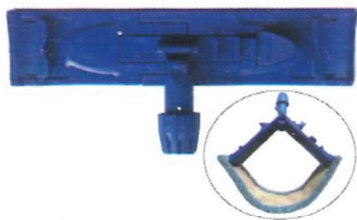

DURO® MICROFIBER PRODUCT

Wet Mop Plastic Adapter

- 44 x 11cm -Model : **WMPA-7021**
- 60 x 11cm -Model : **WMPA-7022**

Dust Mop Aluminium Adapter

- 91 x 9.5cm -Model : **DMAA-7041**

Features :

- Mop head swivels with ease around corners and large objects
- Works well in both dry and wet environments
- Leave no residue and attract dirt and grime to their powerful microfibers

Dust Mop Adapter

- 40 x 14cm -Model : **DMA-7101**
- 60 x 14cm -Model : **DMA-7102**
- 80 x 14cm -Model : **DMA-7103**
- 100 x 14cm -Model : **DMA-7104**

Features :

- Adapter fit with standard dust mop frames

Dust Mop Frames

- 40 x 9cm -Model : **DCMF-40**
- 60 x 9cm -Model : **DCMF-60**
- 80 x 9cm -Model : **DCMF-80**
- 100 x 9cm -Model : **DCMF-100**

Features :

- The swivel handle swings at all angles
- The zinc coating will not chip, crack, rust or peel